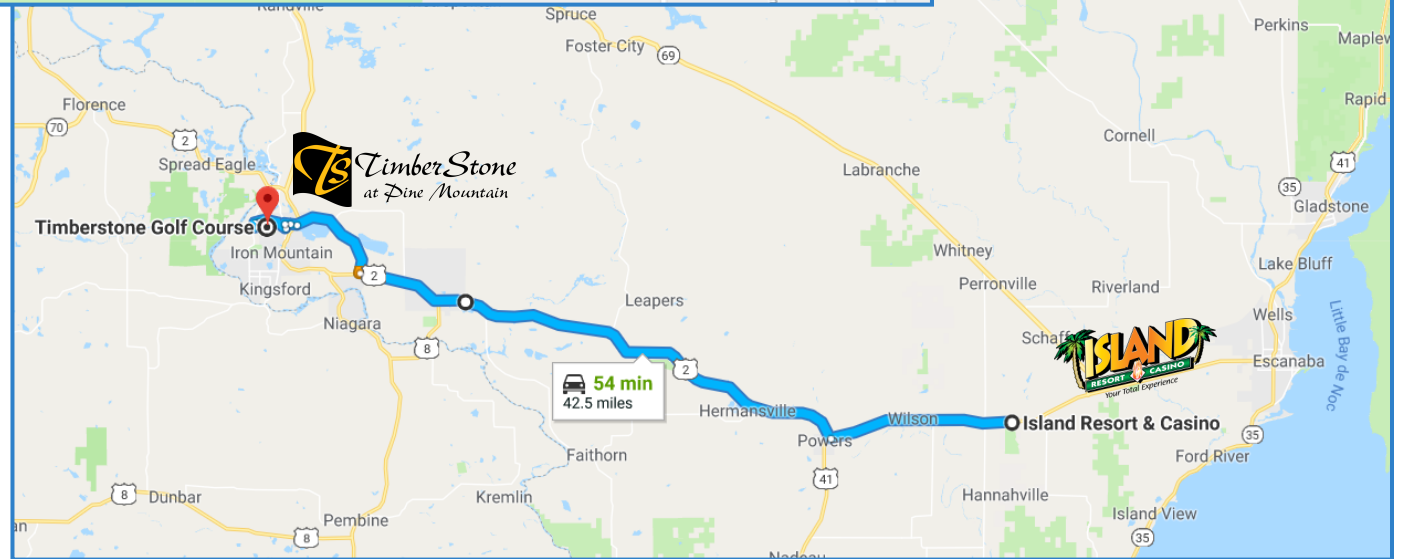

**N3332 Pine Mountain Road
Iron Mountain, MI 49801
(906) 776-0111
42 Miles from Casino
Central Time**

**West US 2 & 41 to Powers
US 2 to Iron Mountain
Through Iron Mountain on US 2/141/95
Left on Pine Mountain Road
Left on Timberline Drive to TimberStone**